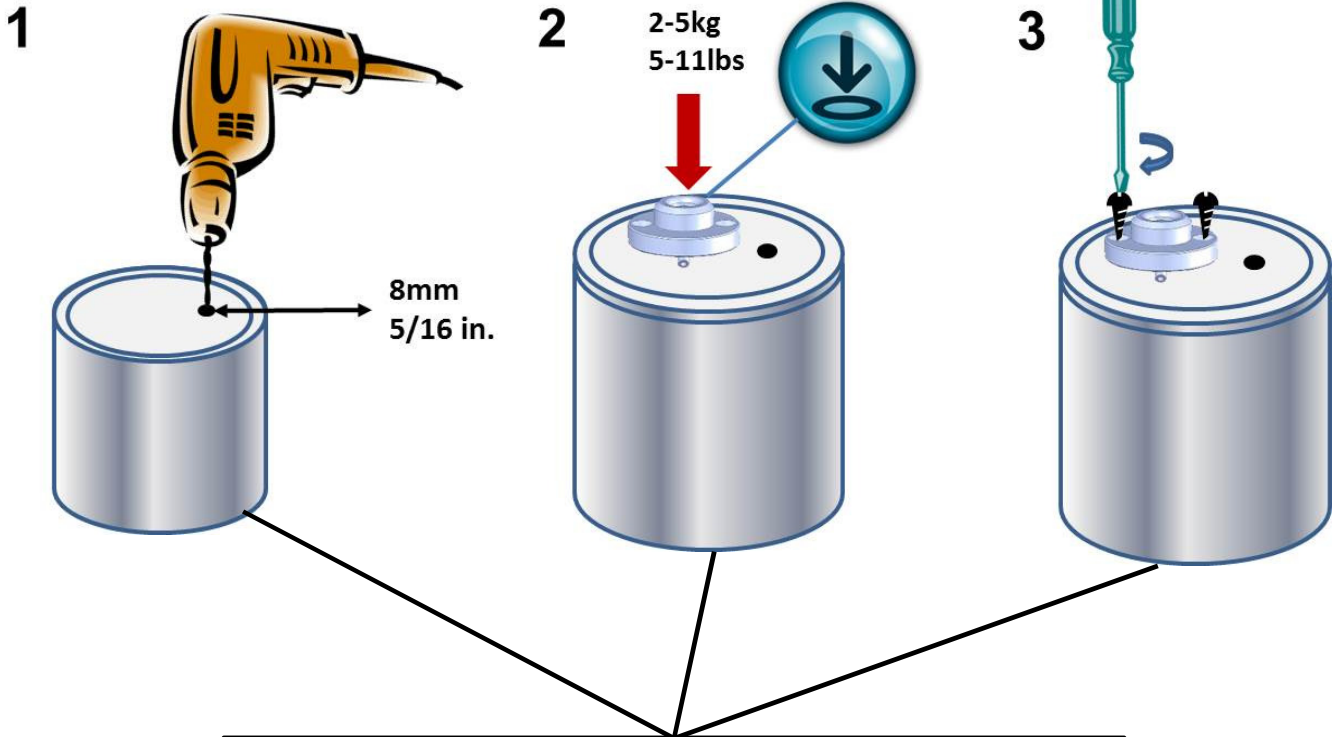

INSTALLATION