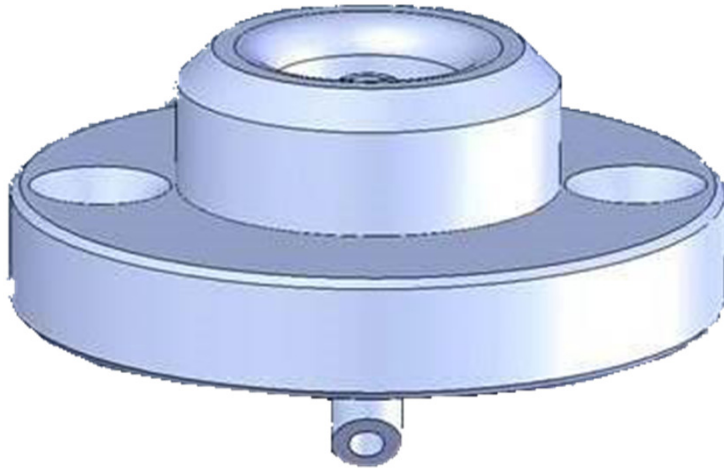

Aerosol Purge Tool

E13670A

Fillon
Technologies™

= 1 person

= 5 minutes

X1

X2

X1